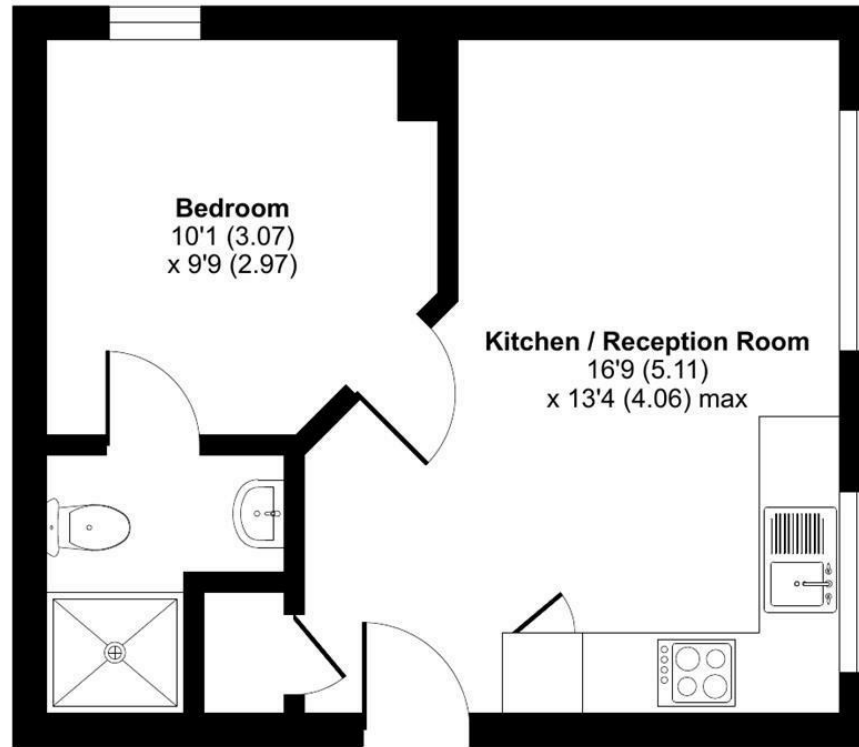

Lennox House, Ray Park Avenue, Maidenhead, SL6

Approximate Area = 331 sq ft / 30.7 sq m

For identification only - Not to scale

FIRST FLOOR

Floor plan produced in accordance with RICS Property Measurement Standards incorporating International Property Measurement Standards (IPMS2 Residential). © ncthem 2023. Produced for Coopers. REF: 985674